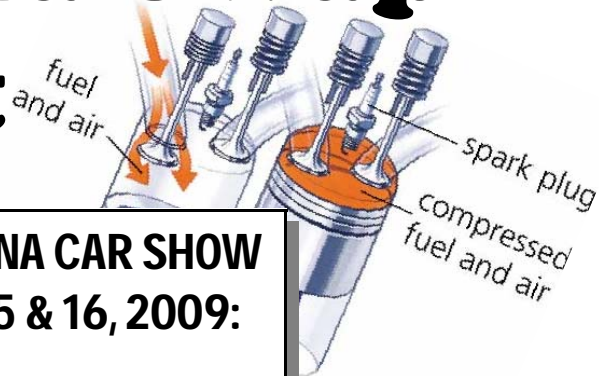

Tune by Tuna Swap Meet

**AT THE 25TH ANNUAL TUNE BY TUNA CAR SHOW
SATURDAY & SUNDAY, AUGUST 15 & 16, 2009:
RAIN OR SHINE!**

- **At Smith & Wesson, 2100 Roosevelt Ave, Springfield MA**
- **All vendor fees go to the Shriner's Hospital for Children in Springfield!**